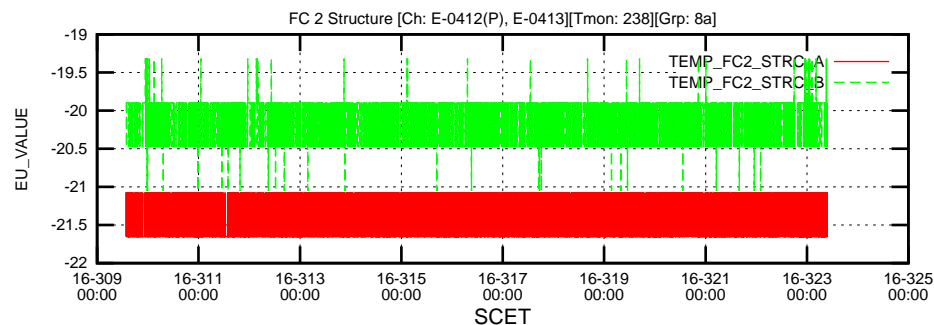

DAWN Data Plot - Query id: CRUISE_DATA_2016_324_playback_Instruments.plots (ERT start: 16/316-19:11:00 ... ERT end: 16/324-07:11:00)

DAWN Data Plot - Query id: CRUISE_DATA_2016_324_playback_Instruments.plots (ERT start: 16/316-19:11:00 ... ERT end: 16/324-07:11:00)