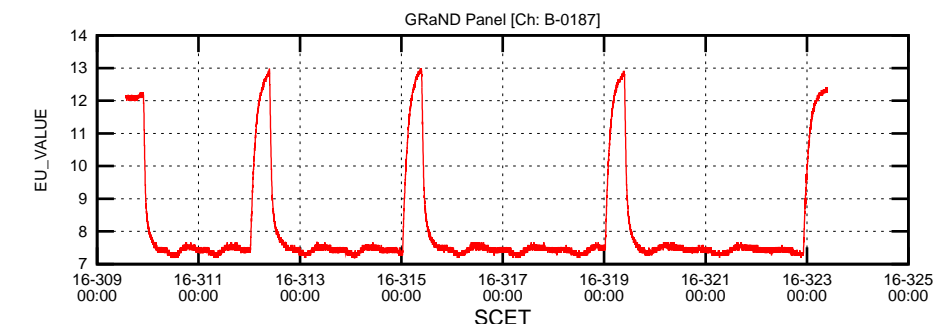

DAWN Data Plot - Query id: CRUISE_DATA_2016_324_playback_Instruments.plots (ERT start: 16/316-19:11:00 ... ERT end: 16/324-07:11:00)

DAWN Data Plot - Query id: CRUISE_DATA_2016_324_playback_Instruments.plots (ERT start: 16/316-19:11:00 ... ERT end: 16/324-07:11:00)