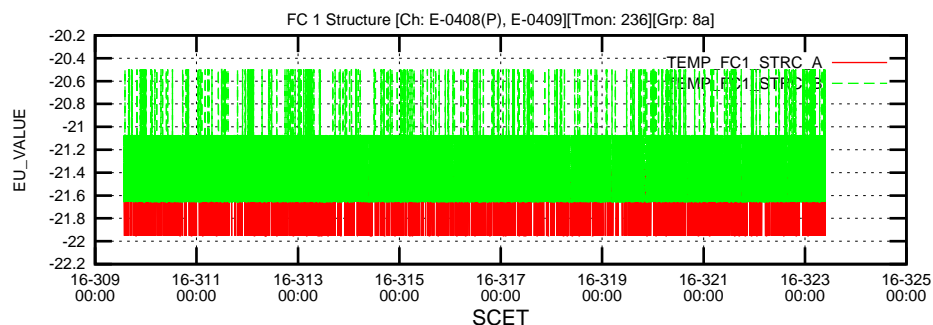

DAWN Data Plot - Query id: CRUISE_DATA_2016_324_playback_Instruments.plots (ERT start: 16/316-19:11:00 ... ERT end: 16/324-07:11:00)

DAWN Data Plot - Query id: CRUISE_DATA_2016_324_playback_Instruments.plots (ERT start: 16/316-19:11:00 ... ERT end: 16/324-07:11:00)