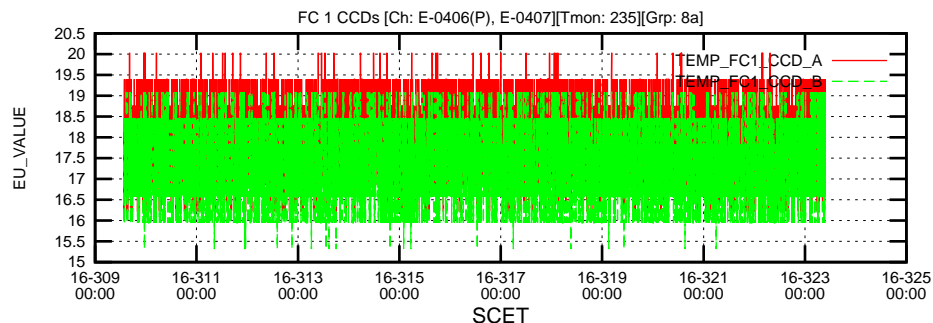

DAWN Data Plot - Query id: CRUISE_DATA_2016_324_playback_Instruments.plots (ERT start: 16/316-19:11:00 ... ERT end: 16/324-07:11:00)

DAWN Data Plot - Query id: CRUISE_DATA_2016_324_playback_Instruments.plots (ERT start: 16/316-19:11:00 ... ERT end: 16/324-07:11:00)