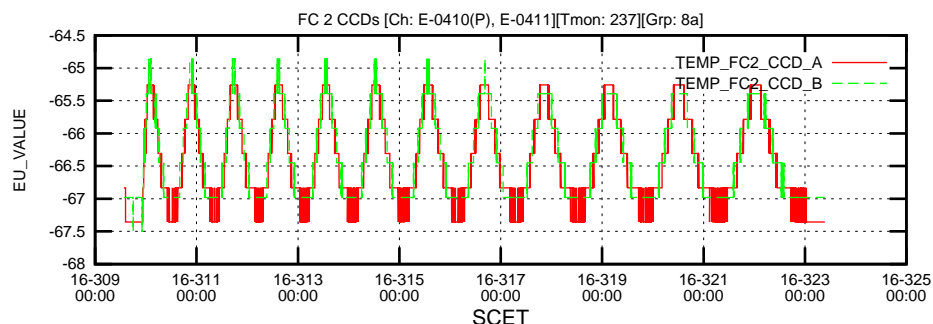

DAWN Data Plot - Query id: CRUISE_DATA_2016_324_playback_Instruments.plots (ERT start: 16/316-19:11:00 ... ERT end: 16/324-07:11:00)

DAWN Data Plot - Query id: CRUISE_DATA_2016_324_playback_Instruments.plots (ERT start: 16/316-19:11:00 ... ERT end: 16/324-07:11:00)