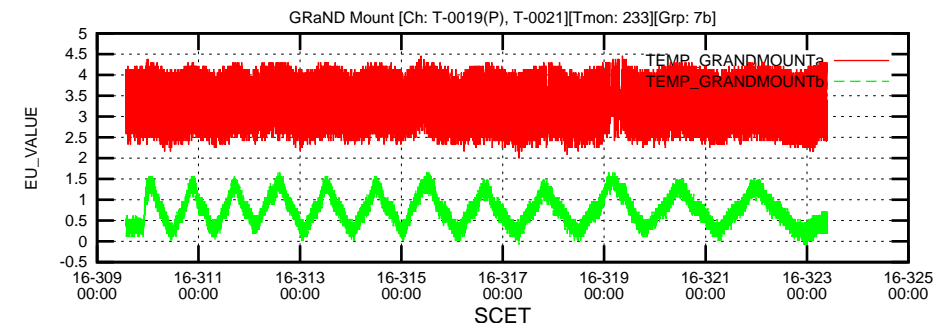

DAWN Data Plot - Query id: CRUISE_DATA_2016_324_playback_Instruments.plots (ERT start: 16/316-19:11:00 ... ERT end: 16/324-07:11:00)

DAWN Data Plot - Query id: CRUISE_DATA_2016_324_playback_Instruments.plots (ERT start: 16/316-19:11:00 ... ERT end: 16/324-07:11:00)