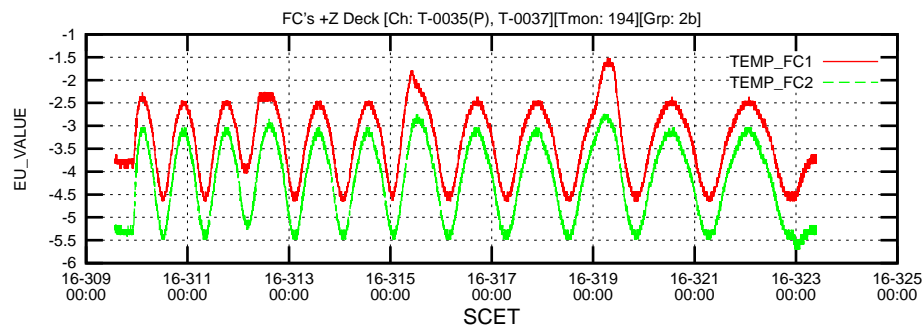

DAWN Data Plot - Query id: CRUISE_DATA_2016_324_playback_Instruments.plots (ERT start: 16/316-19:11:00 ... ERT end: 16/324-07:11:00)

DAWN Data Plot - Query id: CRUISE_DATA_2016_324_playback_Instruments.plots (ERT start: 16/316-19:11:00 ... ERT end: 16/324-07:11:00)