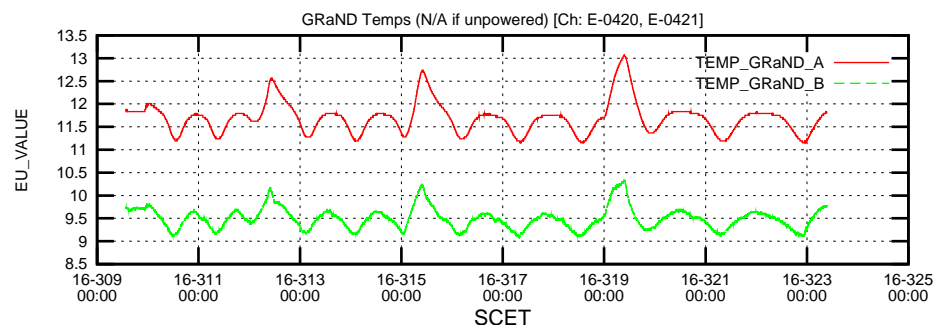

DAWN Data Plot - Query id: CRUISE_DATA_2016_324_playback_Instruments.plots (ERT start: 16/316-19:11:00 ... ERT end: 16/324-07:11:00)

DAWN Data Plot - Query id: CRUISE_DATA_2016_324_playback_Instruments.plots (ERT start: 16/316-19:11:00 ... ERT end: 16/324-07:11:00)